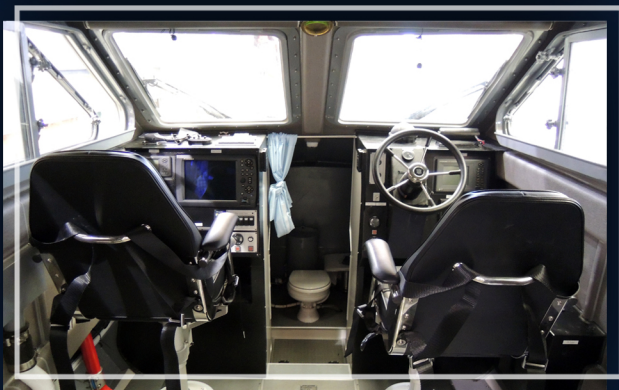

9.2M PATROL BOAT

We insist every boat is a work of art.

CYPRUS POLICE

PRINCIPAL PARTICULARS

LENGTH O.A.	9.20 M
BREADTH MLD.	3.60 M
DEPTH MLD.	1.50 M
DESIGN DRAFT MLD.	0.65 M
MAXIMUM SPEED	47.00 Kts
COMPLEMENT	4 passengers