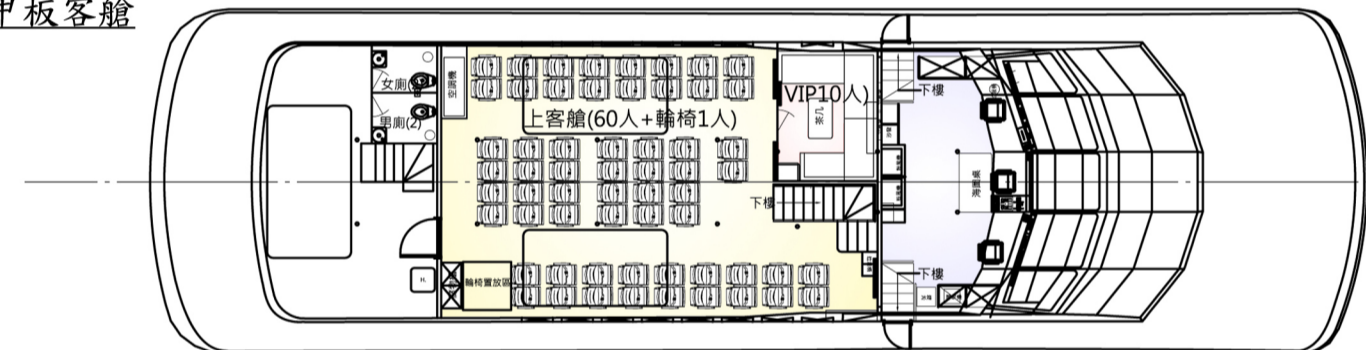

48M PASSENGER BOAT

We insist every boat is a work of art.

PENGHU COUNTY GOVERNMENT TAIWAN

PRINCIPAL PARTICULARS

LENGTH O.A.	48.00 M
BREADTH MLD.	9.20 M
DEPTH MLD.	4.20 M
DESIGN DRAFT MLD.	1.90 M
MAXIMUM SPEED.	30.00 Kts
COMPLEMENT.	281passengers

側視圖

頂視圖

上甲板客艙

主甲板客艙

下甲板客艙