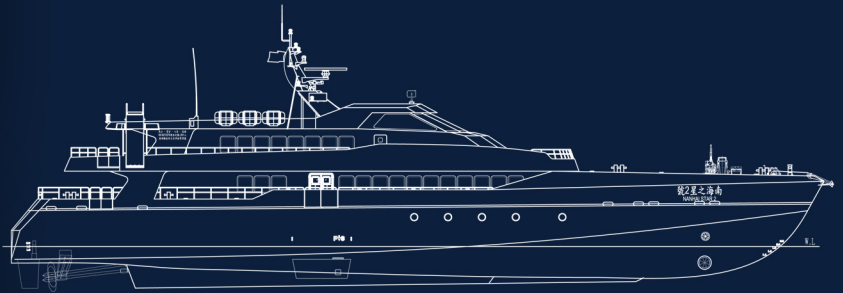

48M PASSENGER BOAT

We insist every boat is a work of art.

PENGHU COUNTY GOVERNMENT TAIWAN

PRINCIPAL PARTICULARS

LENGTH O.A.	48.00 M
BREADTH MLD.	9.20 M
DEPTH MLD.	4.20 M
DESIGN DRAFT MLD.	1.90 M
MAXIMUM SPEED.	30.00 Kts
COMPLEMENT.	281passengers

側視圖

頂視圖

上甲板客艙

主甲板客艙

下甲板客艙