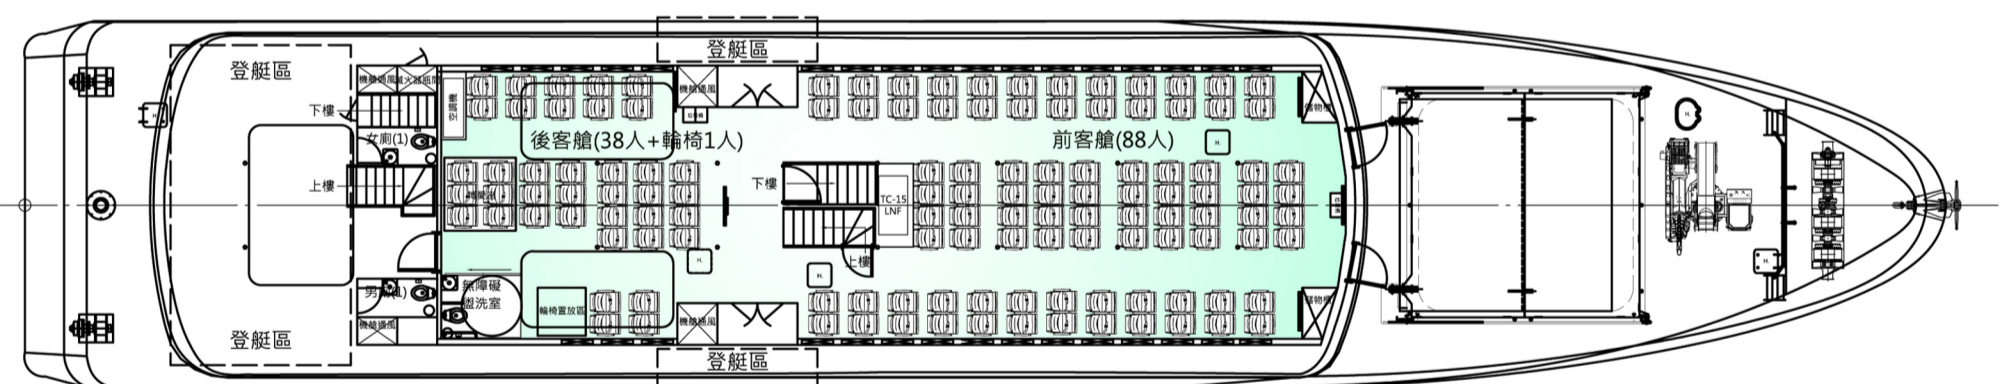

48M PASSENGER BOAT

We insist every boat is a work of art.

PENGHU COUNTY GOVERNMENT TAIWAN

PRINCIPAL PARTICULARS

LENGTH O.A.	48.00 M
BREADTH MLD.	9.20 M
DEPTH MLD.	4.20 M
DESIGN DRAFT MLD.	1.90 M
MAXIMUM SPEED.	30.00 Kts
COMPLEMENT.	281passengers

側視圖

頂視圖

上甲板客艙

主甲板客艙

下甲板客艙