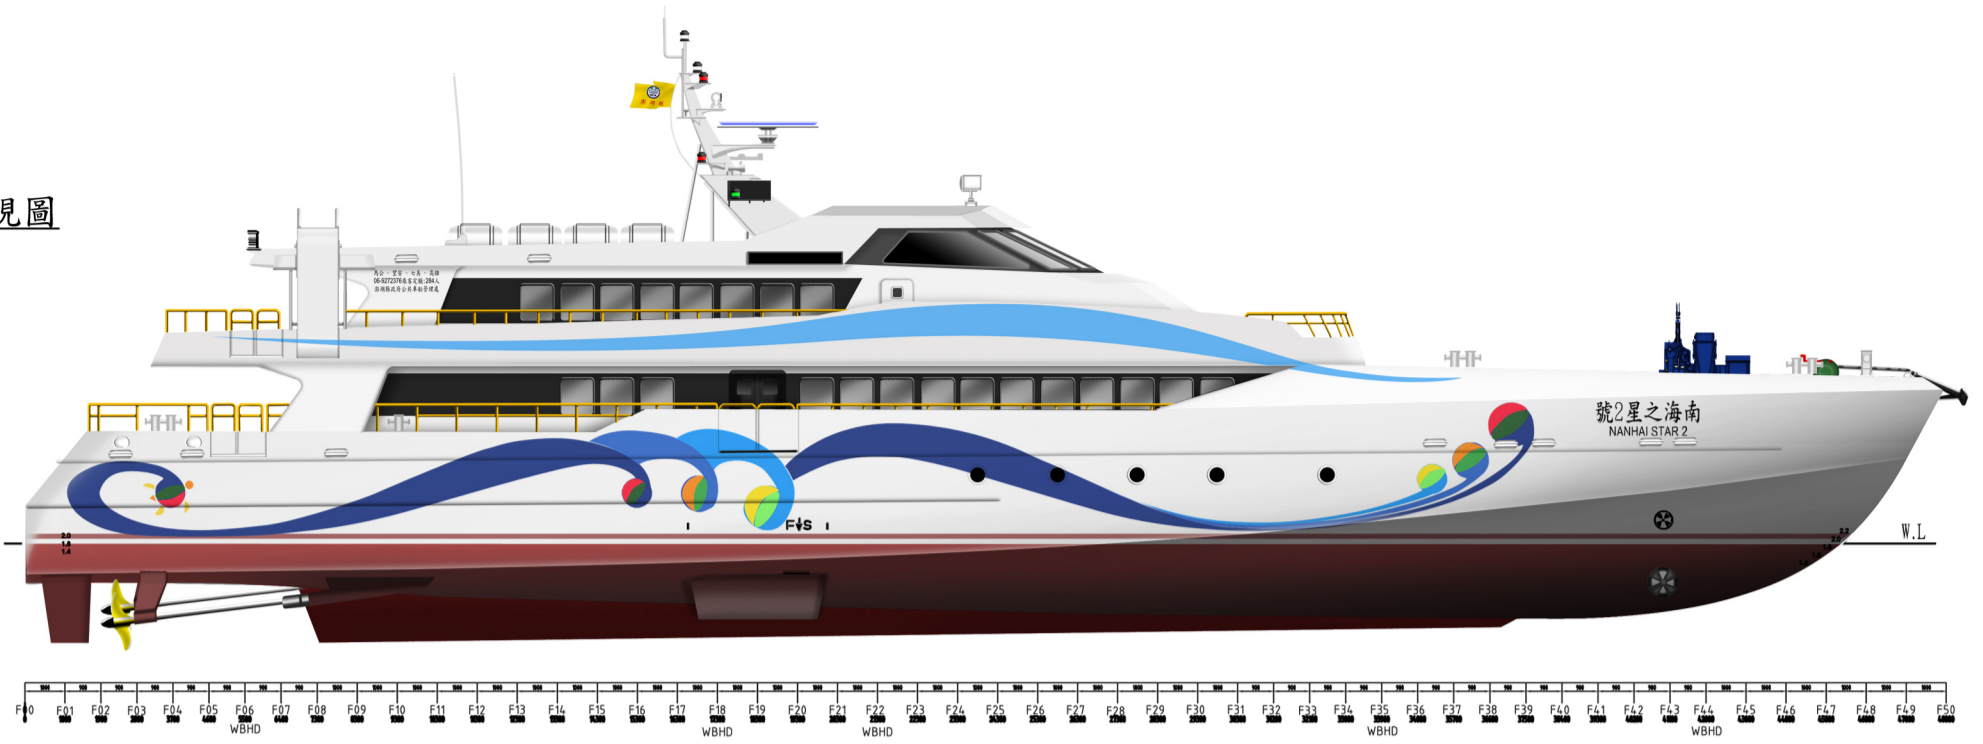

48M PASSENGER BOAT

We insist every boat is a work of art.

PENGHU COUNTY GOVERNMENT TAIWAN

PRINCIPAL PARTICULARS

LENGTH O.A.	48.00 M
BREADTH MLD.	9.20 M
DEPTH MLD.	4.20 M
DESIGN DRAFT MLD.	1.90 M
MAXIMUM SPEED.	30.00 Kts
COMPLEMENT.	281passengers

側視圖

頂視圖

上甲板客艙

主甲板客艙

下甲板客艙