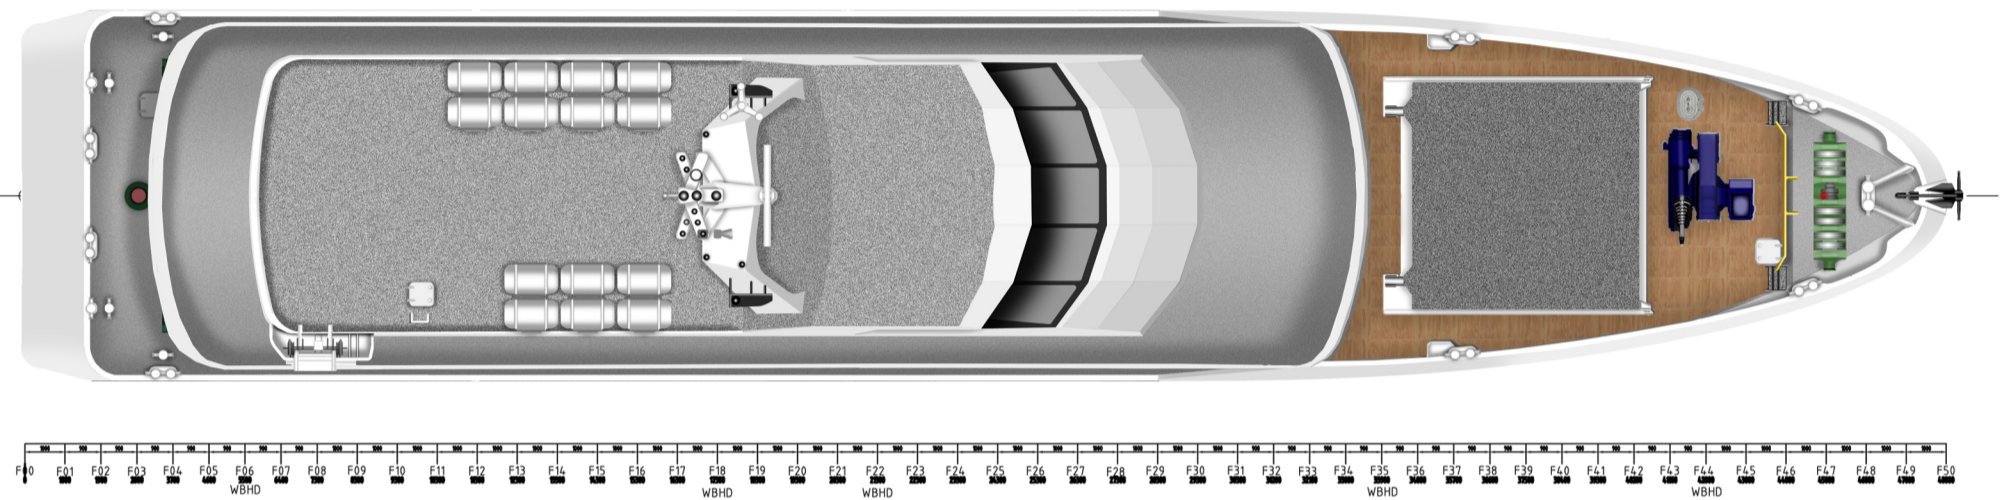

48M PASSENGER BOAT

We insist every boat is a work of art.

PENGHU COUNTY GOVERNMENT TAIWAN

PRINCIPAL PARTICULARS

LENGTH O.A.	48.00 M
BREADTH MLD.	9.20 M
DEPTH MLD.	4.20 M
DESIGN DRAFT MLD.	1.90 M
MAXIMUM SPEED.	30.00 Kts
COMPLEMENT.	281passengers

側視圖

頂視圖

上甲板客艙

主甲板客艙

下甲板客艙