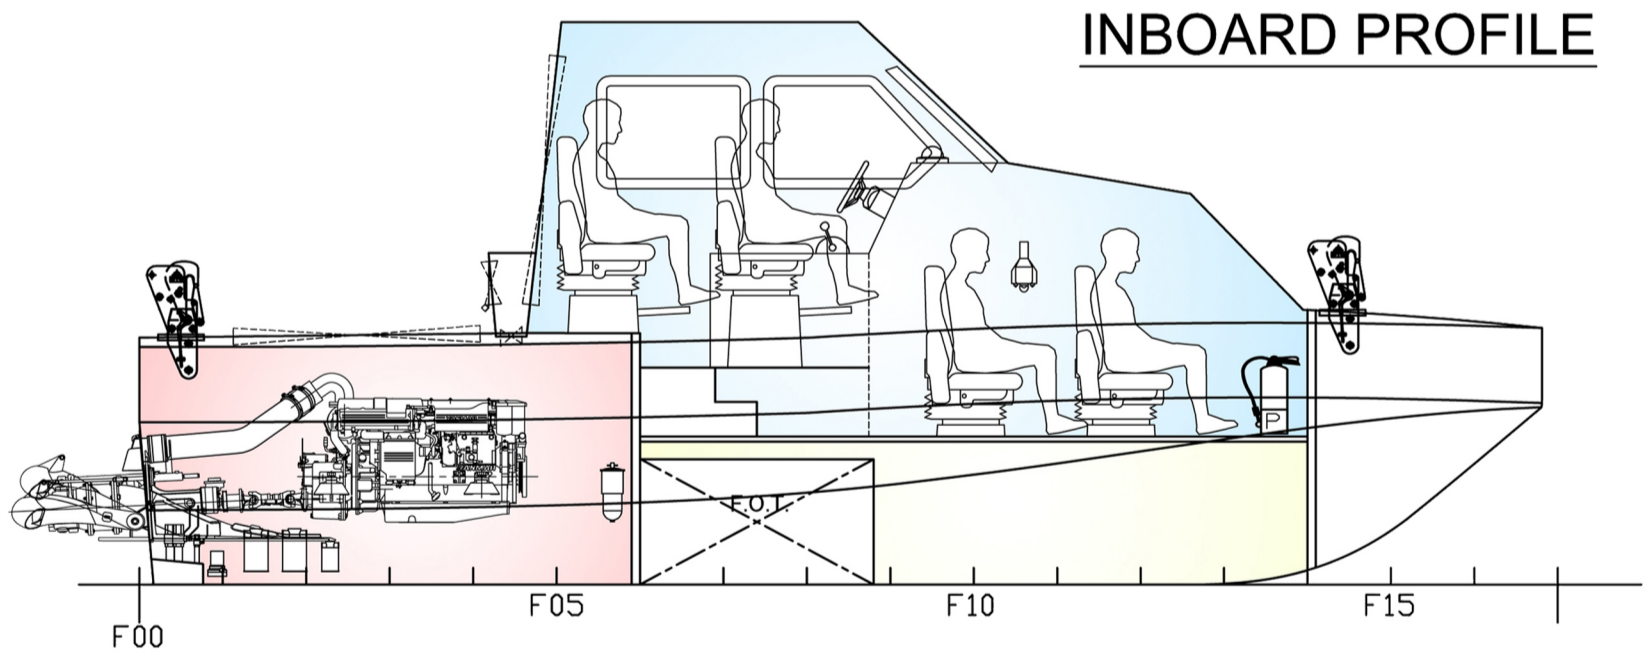

# 8.5M SELF-RIGHTING RESCUE BOAT

We insist every boat is a work of art.

TAIWAN COAST GUARD

## PRINCIPAL PARTICULARS

LENGTH O.A.	8.50 M
BREADTH MLD.	2.50 M
DEPTH MLD.	1.45 M
DESIGN DRAFT MLD.	0.69 M
MAXIMUM SPEED	37.00 Kts
COMPLEMENT	8 passengers

OUTSIDE PROFILE

DECK PLAN

INBOARD PROFILE

W/H & UNDER DECK