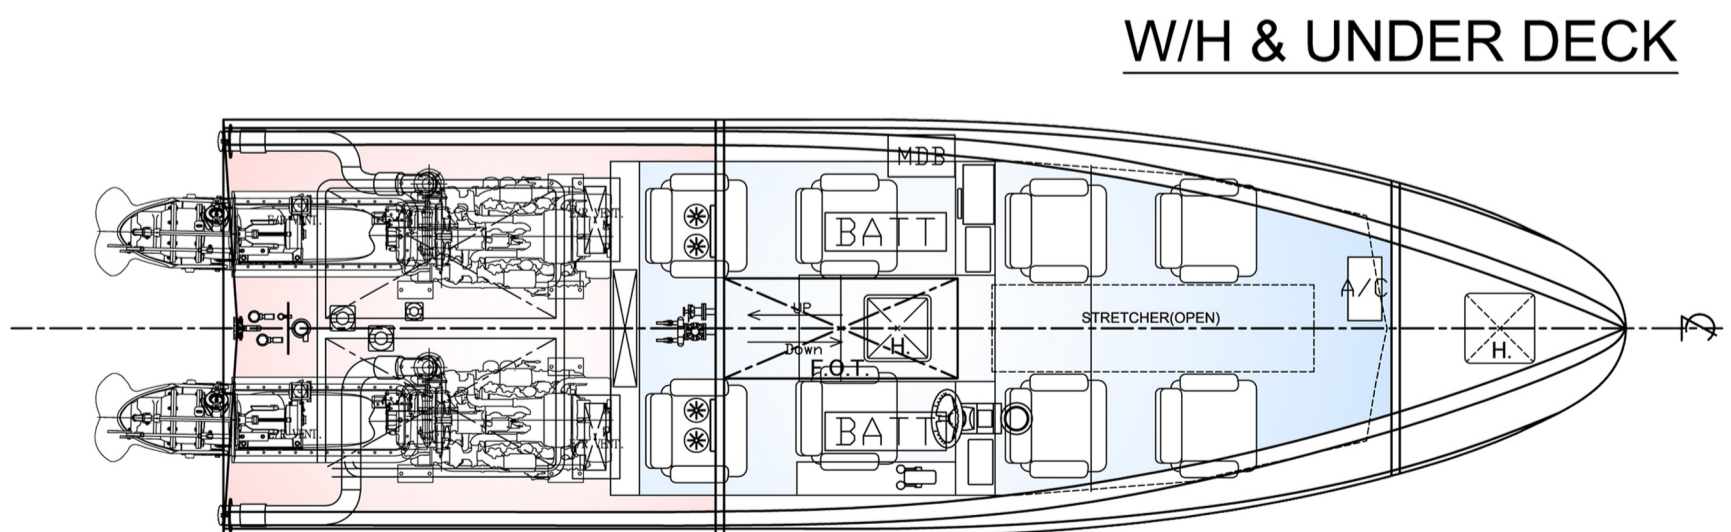

# 8.5M SELF-RIGHTING RESCUE BOAT

We insist every boat is a work of art.

TAIWAN COAST GUARD

## PRINCIPAL PARTICULARS

LENGTH O.A.	8.50 M
BREADTH MLD.	2.50 M
DEPTH MLD.	1.45 M
DESIGN DRAFT MLD.	0.69 M
MAXIMUM SPEED	37.00 Kts
COMPLEMENT	8 passengers

OUTSIDE PROFILE

DECK PLAN

INBOARD PROFILE

W/H & UNDER DECK