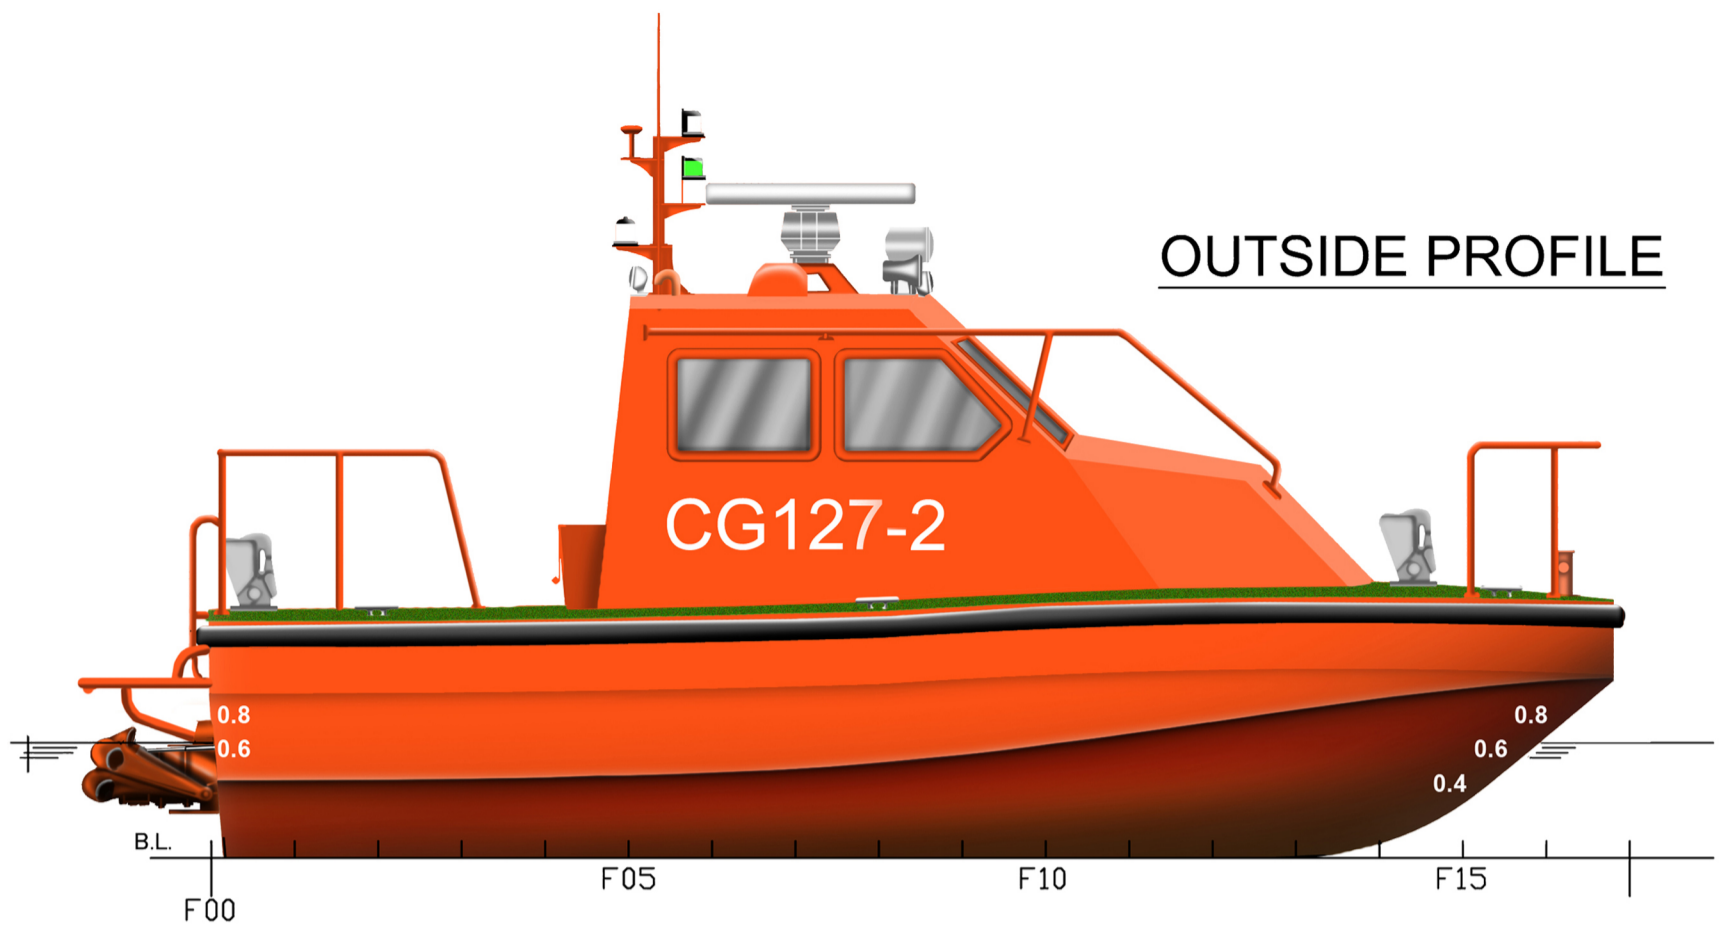

# 8.5M SELF-RIGHTING RESCUE BOAT

We insist every boat is a work of art.

TAIWAN COAST GUARD

## PRINCIPAL PARTICULARS

LENGTH O.A.	8.50 M
BREADTH MLD.	2.50 M
DEPTH MLD.	1.45 M
DESIGN DRAFT MLD.	0.69 M
MAXIMUM SPEED	37.00 Kts
COMPLEMENT	8 passengers

OUTSIDE PROFILE

DECK PLAN

INBOARD PROFILE

W/H & UNDER DECK