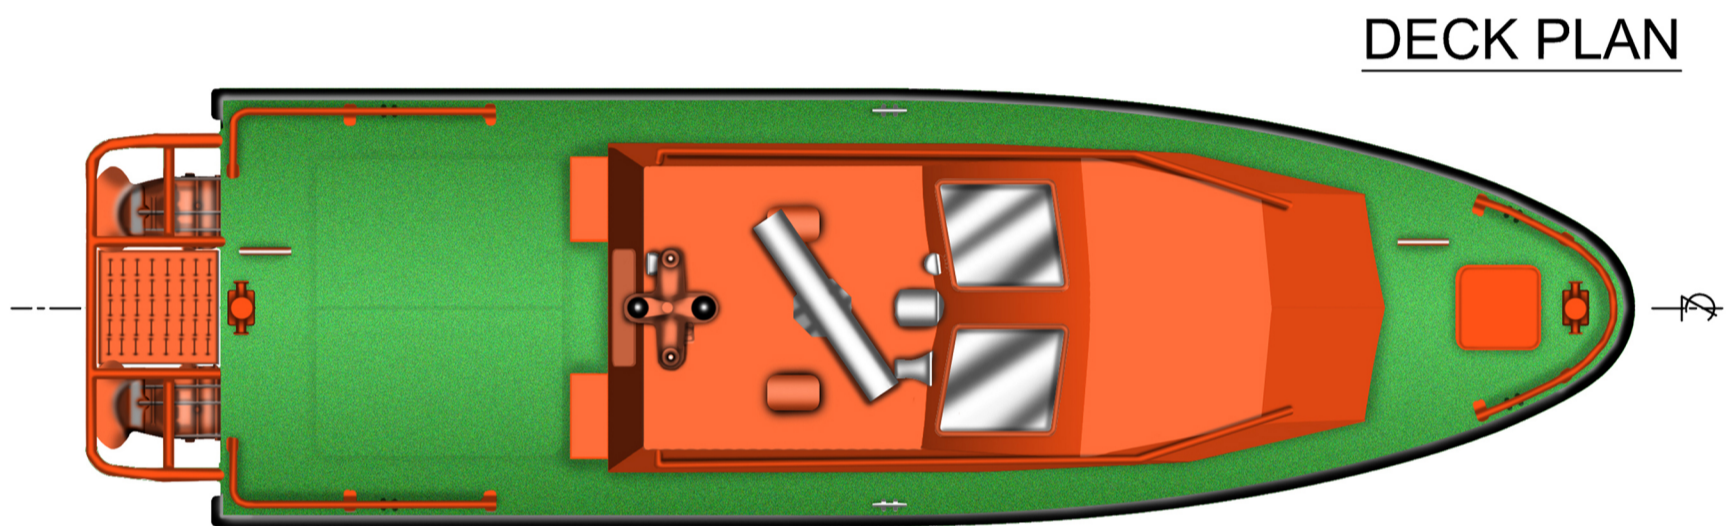

# 8.5M SELF-RIGHTING RESCUE BOAT

We insist every boat is a work of art.

TAIWAN COAST GUARD

## PRINCIPAL PARTICULARS

LENGTH O.A.	8.50 M
BREADTH MLD.	2.50 M
DEPTH MLD.	1.45 M
DESIGN DRAFT MLD.	0.69 M
MAXIMUM SPEED	37.00 Kts
COMPLEMENT	8 passengers

OUTSIDE PROFILE

DECK PLAN

INBOARD PROFILE

W/H & UNDER DECK