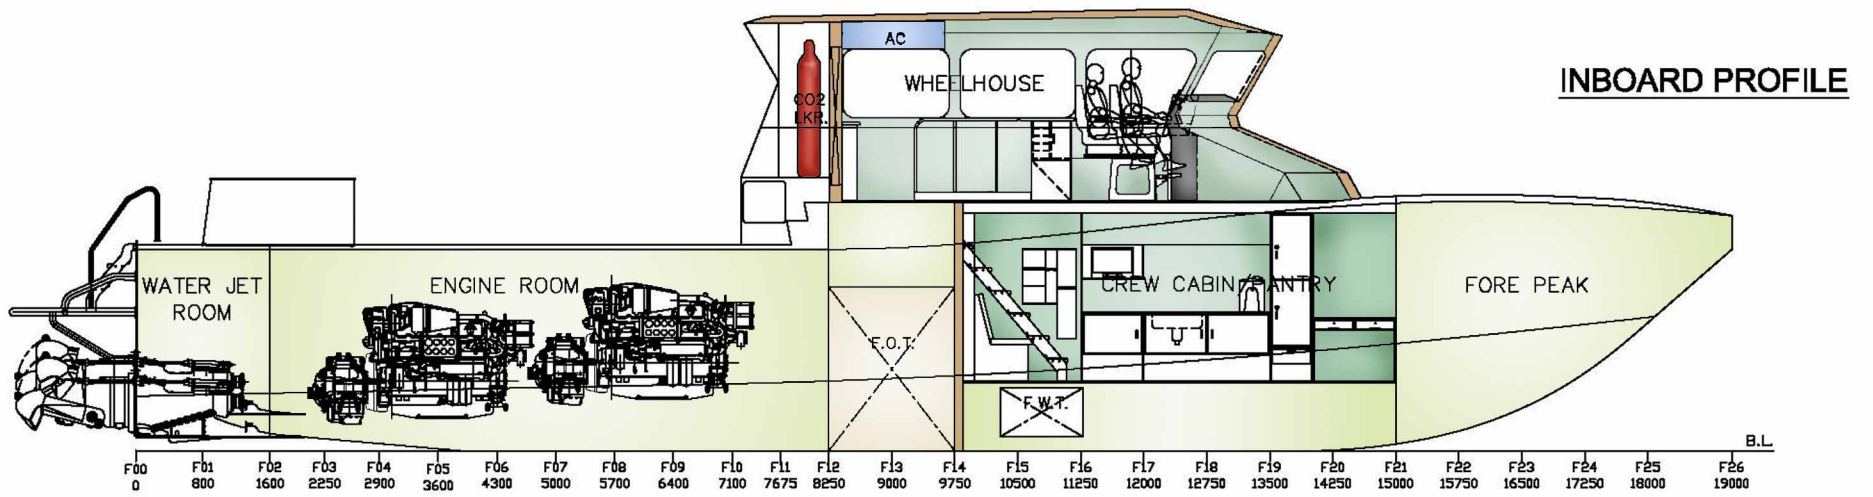

## PRINCIPAL PARTICULARS

LENGTH O.A.	19.00 M
BREADTH MLD.	4.90 M
DEPTH MLD.	2.40 M
DESIGN DRAFT MLD.	0.95 M
MAXIMUM SPEED	45.00 Kts

CLASSIFICATION	DNV +1A1 HSLC R3, Patrol
----------------	-----------------------------

**OUTBOARD PROFILE**

**INBOARD PROFILE**

**WHEELHOUSE TOP**

**DECK PLAN**

**UNDER DECK PLAN**