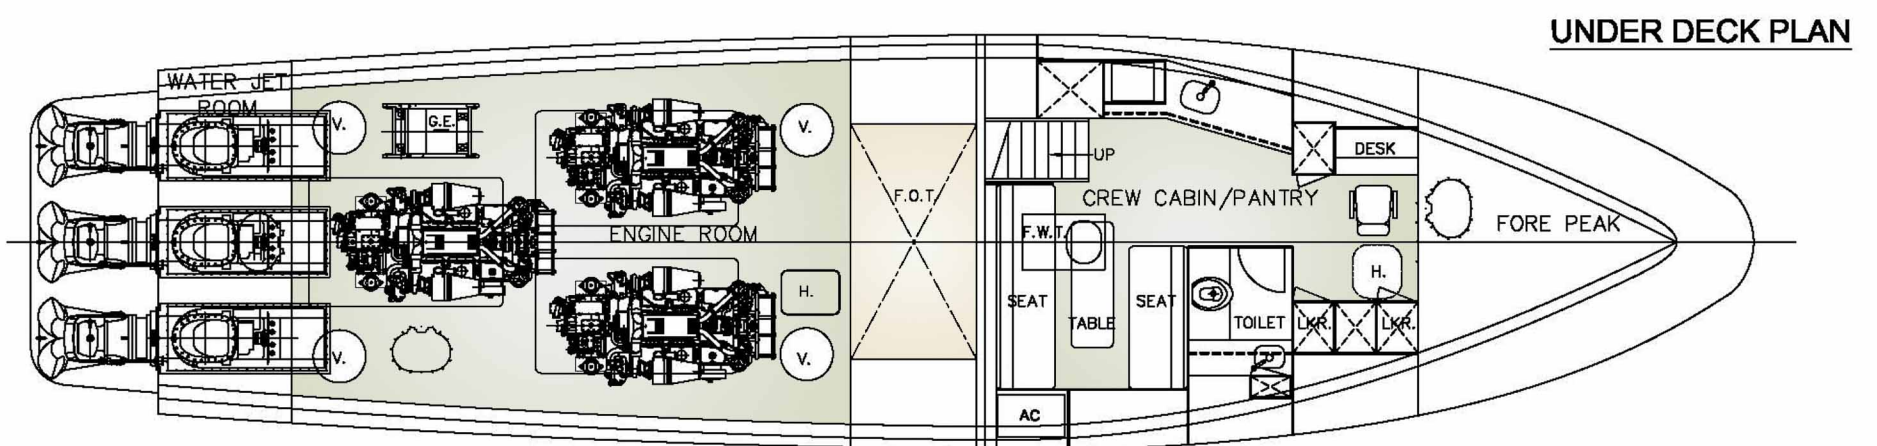

## PRINCIPAL PARTICULARS

LENGTH O.A.	19.00 M
BREADTH MLD.	4.90 M
DEPTH MLD.	2.40 M
DESIGN DRAFT MLD.	0.95 M
MAXIMUM SPEED	45.00 Kts

CLASSIFICATION	DNV +1A1 HSLC R3, Patrol
----------------	-----------------------------

**OUTBOARD PROFILE**

**INBOARD PROFILE**

**WHEELHOUSE TOP**

**DECK PLAN**

**UNDER DECK PLAN**