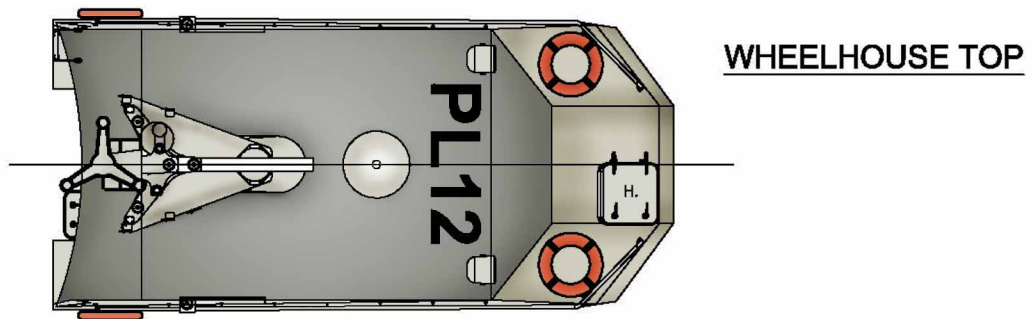

## PRINCIPAL PARTICULARS

LENGTH O.A.	19.00 M
BREADTH MLD.	4.90 M
DEPTH MLD.	2.40 M
DESIGN DRAFT MLD.	0.95 M
MAXIMUM SPEED	45.00 Kts

CLASSIFICATION	DNV +1A1 HSLC R3, Patrol
----------------	-----------------------------

**OUTBOARD PROFILE**

**INBOARD PROFILE**

**WHEELHOUSE TOP**

**DECK PLAN**

**UNDER DECK PLAN**