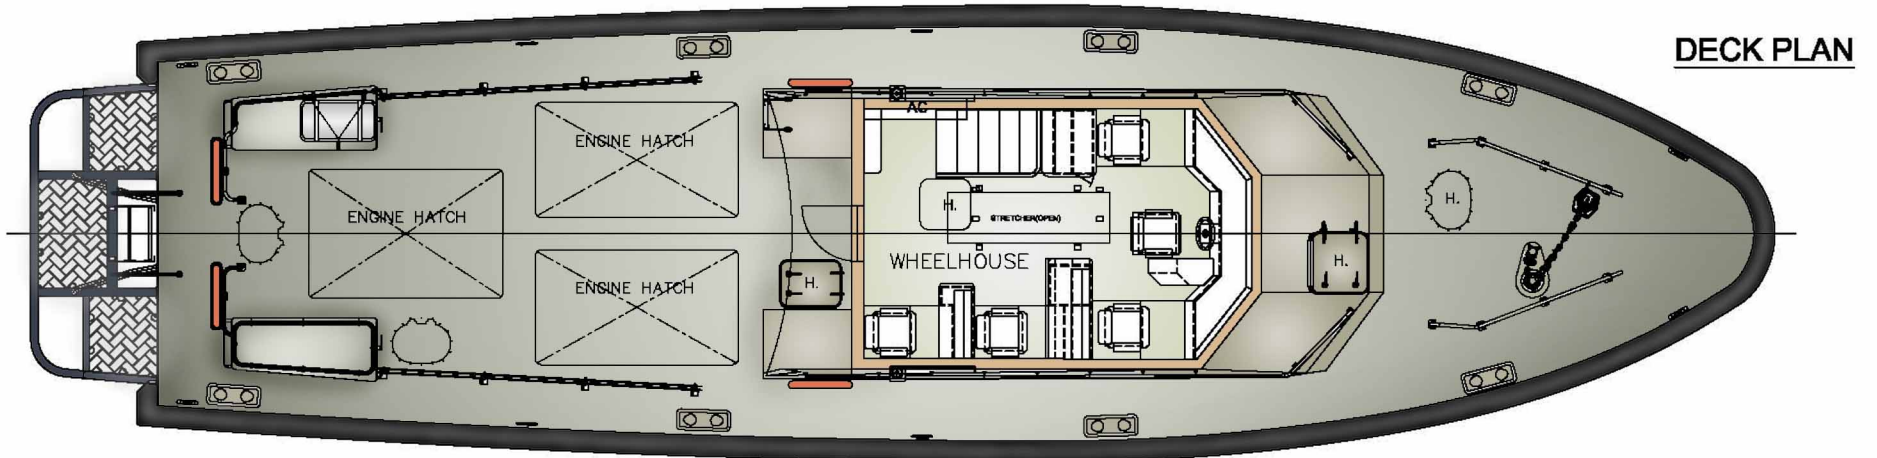

## PRINCIPAL PARTICULARS

LENGTH O.A.	19.00 M
BREADTH MLD.	4.90 M
DEPTH MLD.	2.40 M
DESIGN DRAFT MLD.	0.95 M
MAXIMUM SPEED	45.00 Kts

CLASSIFICATION	DNV +1A1 HSLC R3, Patrol
----------------	-----------------------------

**OUTBOARD PROFILE**

**INBOARD PROFILE**

**WHEELHOUSE TOP**

**DECK PLAN**

**UNDER DECK PLAN**