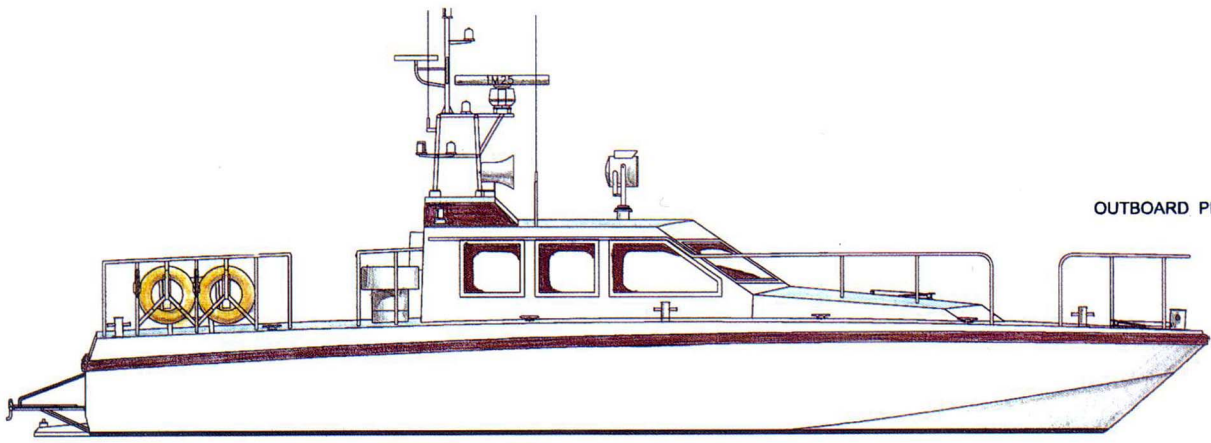

15M FAST PATROL BOAT

Surface Propeller

Taiwan Coast Guard Depart.

PRINCIPAL PARTICULARS

LENGTH O.A.	15.00 M
BREADTH MLD.	4.76 M
DEPTH MLD.	2.10 M
DESIGN DRAFT MLD.	0.80 M
MAXIMUM SPEED	40.00 Kts
CRUISING SPEED	25.00 Kts
CRUISING RANGE	300 N.M.
COMPLEMENT	6 P
CLASSIFICATION	CR100+,CMS+, Coasting Service, Patrol Boat

OUTBOARD PROFILE

DECK PLAN

INBOARD PROFILE

LOWER DECK PLAN