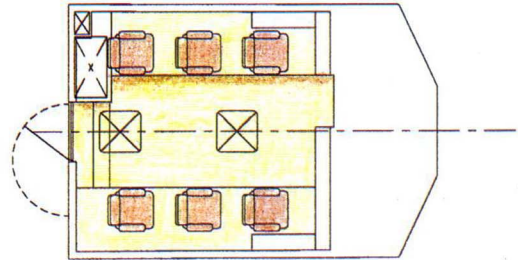

15M FAST PATROL BOAT

Surface Propeller

Taiwan Coast Guard Depart.

PRINCIPAL PARTICULARS

LENGTH O.A.	15.00 M
BREADTH MLD.	4.76 M
DEPTH MLD.	2.10 M
DESIGN DRAFT MLD.	0.80 M
MAXIMUM SPEED	40.00 Kts
CRUISING SPEED	25.00 Kts
CRUISING RANGE	300 N.M.
COMPLEMENT	6 P
CLASSIFICATION	CR100+,CMS+, Coasting Service, Patrol Boat

OUTBOARD PROFILE

DECK PLAN

INBOARD PROFILE

LOWER DECK PLAN