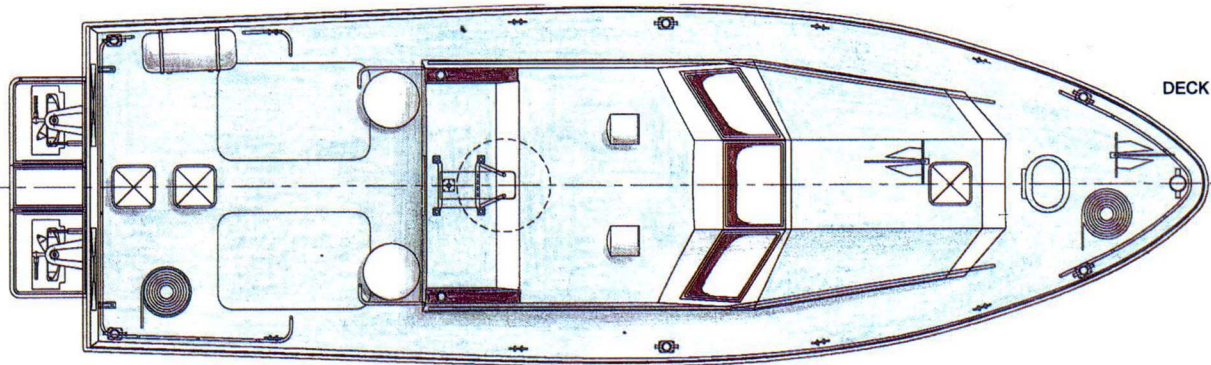

15M FAST PATROL BOAT

Surface Propeller

Taiwan Coast Guard Depart.

PRINCIPAL PARTICULARS

LENGTH O.A.	15.00 M
BREADTH MLD.	4.76 M
DEPTH MLD.	2.10 M
DESIGN DRAFT MLD.	0.80 M
MAXIMUM SPEED	40.00 Kts
CRUISING SPEED	25.00 Kts
CRUISING RANGE	300 N.M.
COMPLEMENT	6 P
CLASSIFICATION	CR100+,CMS+, Coasting Service, Patrol Boat

OUTBOARD PROFILE

DECK PLAN

INBOARD PROFILE

LOWER DECK PLAN