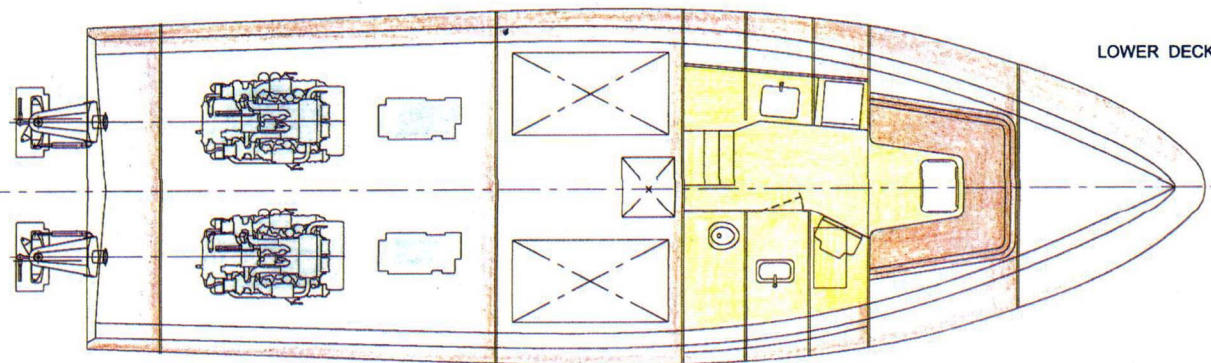

15M FAST PATROL BOAT

Surface Propeller

Taiwan Coast Guard Depart.

PRINCIPAL PARTICULARS

LENGTH O.A.	15.00 M
BREADTH MLD.	4.76 M
DEPTH MLD.	2.10 M
DESIGN DRAFT MLD.	0.80 M
MAXIMUM SPEED	40.00 Kts
CRUISING SPEED	25.00 Kts
CRUISING RANGE	300 N.M.
COMPLEMENT	6 P
CLASSIFICATION	CR100+,CMS+, Coasting Service, Patrol Boat

OUTBOARD PROFILE

DECK PLAN

INBOARD PROFILE

LOWER DECK PLAN