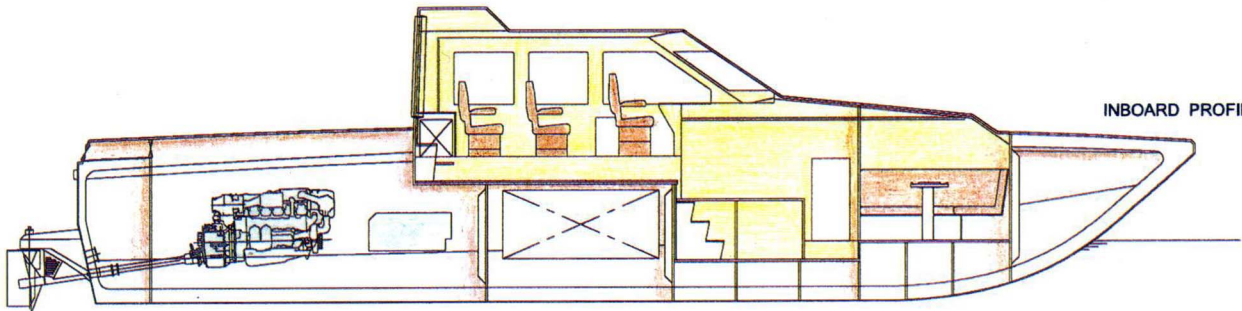

15M FAST PATROL BOAT

Surface Propeller

Taiwan Coast Guard Depart.

PRINCIPAL PARTICULARS

LENGTH O.A.	15.00 M
BREADTH MLD.	4.76 M
DEPTH MLD.	2.10 M
DESIGN DRAFT MLD.	0.80 M
MAXIMUM SPEED	40.00 Kts
CRUISING SPEED	25.00 Kts
CRUISING RANGE	300 N.M.
COMPLEMENT	6 P
CLASSIFICATION	CR100+,CMS+, Coasting Service, Patrol Boat

OUTBOARD PROFILE

DECK PLAN

INBOARD PROFILE

LOWER DECK PLAN