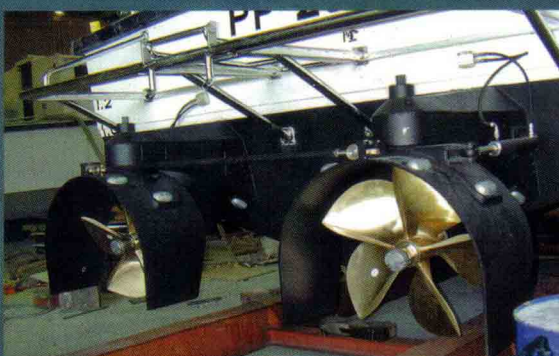

15M FAST PATROL BOAT

Surface Propeller

Taiwan Coast Guard Depart.

PRINCIPAL PARTICULARS

LENGTH O.A.	15.00 M
BREADTH MLD.	4.76 M
DEPTH MLD.	2.10 M
DESIGN DRAFT MLD.	0.80 M
MAXIMUM SPEED	40.00 Kts
CRUISING SPEED	25.00 Kts
CRUISING RANGE	300 N.M.
COMPLEMENT	6 P
CLASSIFICATION	CR100+,CMS+, Coasting Service, Patrol Boat