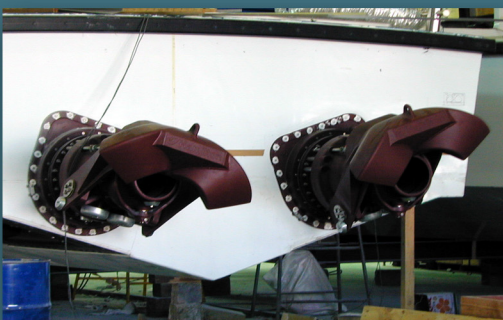

15M FAST PATROL BOAT

Water Jet

Taiwan Coast Guard Depart.

PRINCIPAL PARTICULARS

LENGTH O.A.	15.00 M
BREADTH MLD.	4.76 M
DEPTH MLD.	2.10 M
DESIGN DRAFT MLD.	0.80 M
MAXIMUM SPEED	40.00 Kts
CRUISING SPEED	25.00 Kts
CRUISING RANGE	300 N.M.
COMPLEMENT	6 P
CLASSIFICATION	CR100+,CMS+, Coasting Service, Patrol Boat

PRINCIPAL DIMENSIONS

LENGTH O.A.	15.00 M
BREADTH MLD.	4.76 M
DEPTH MLD.	2.10 M
DESIGN DRAFT MLD.	0.80 M
MAXIMUM SPEED	35 KTS